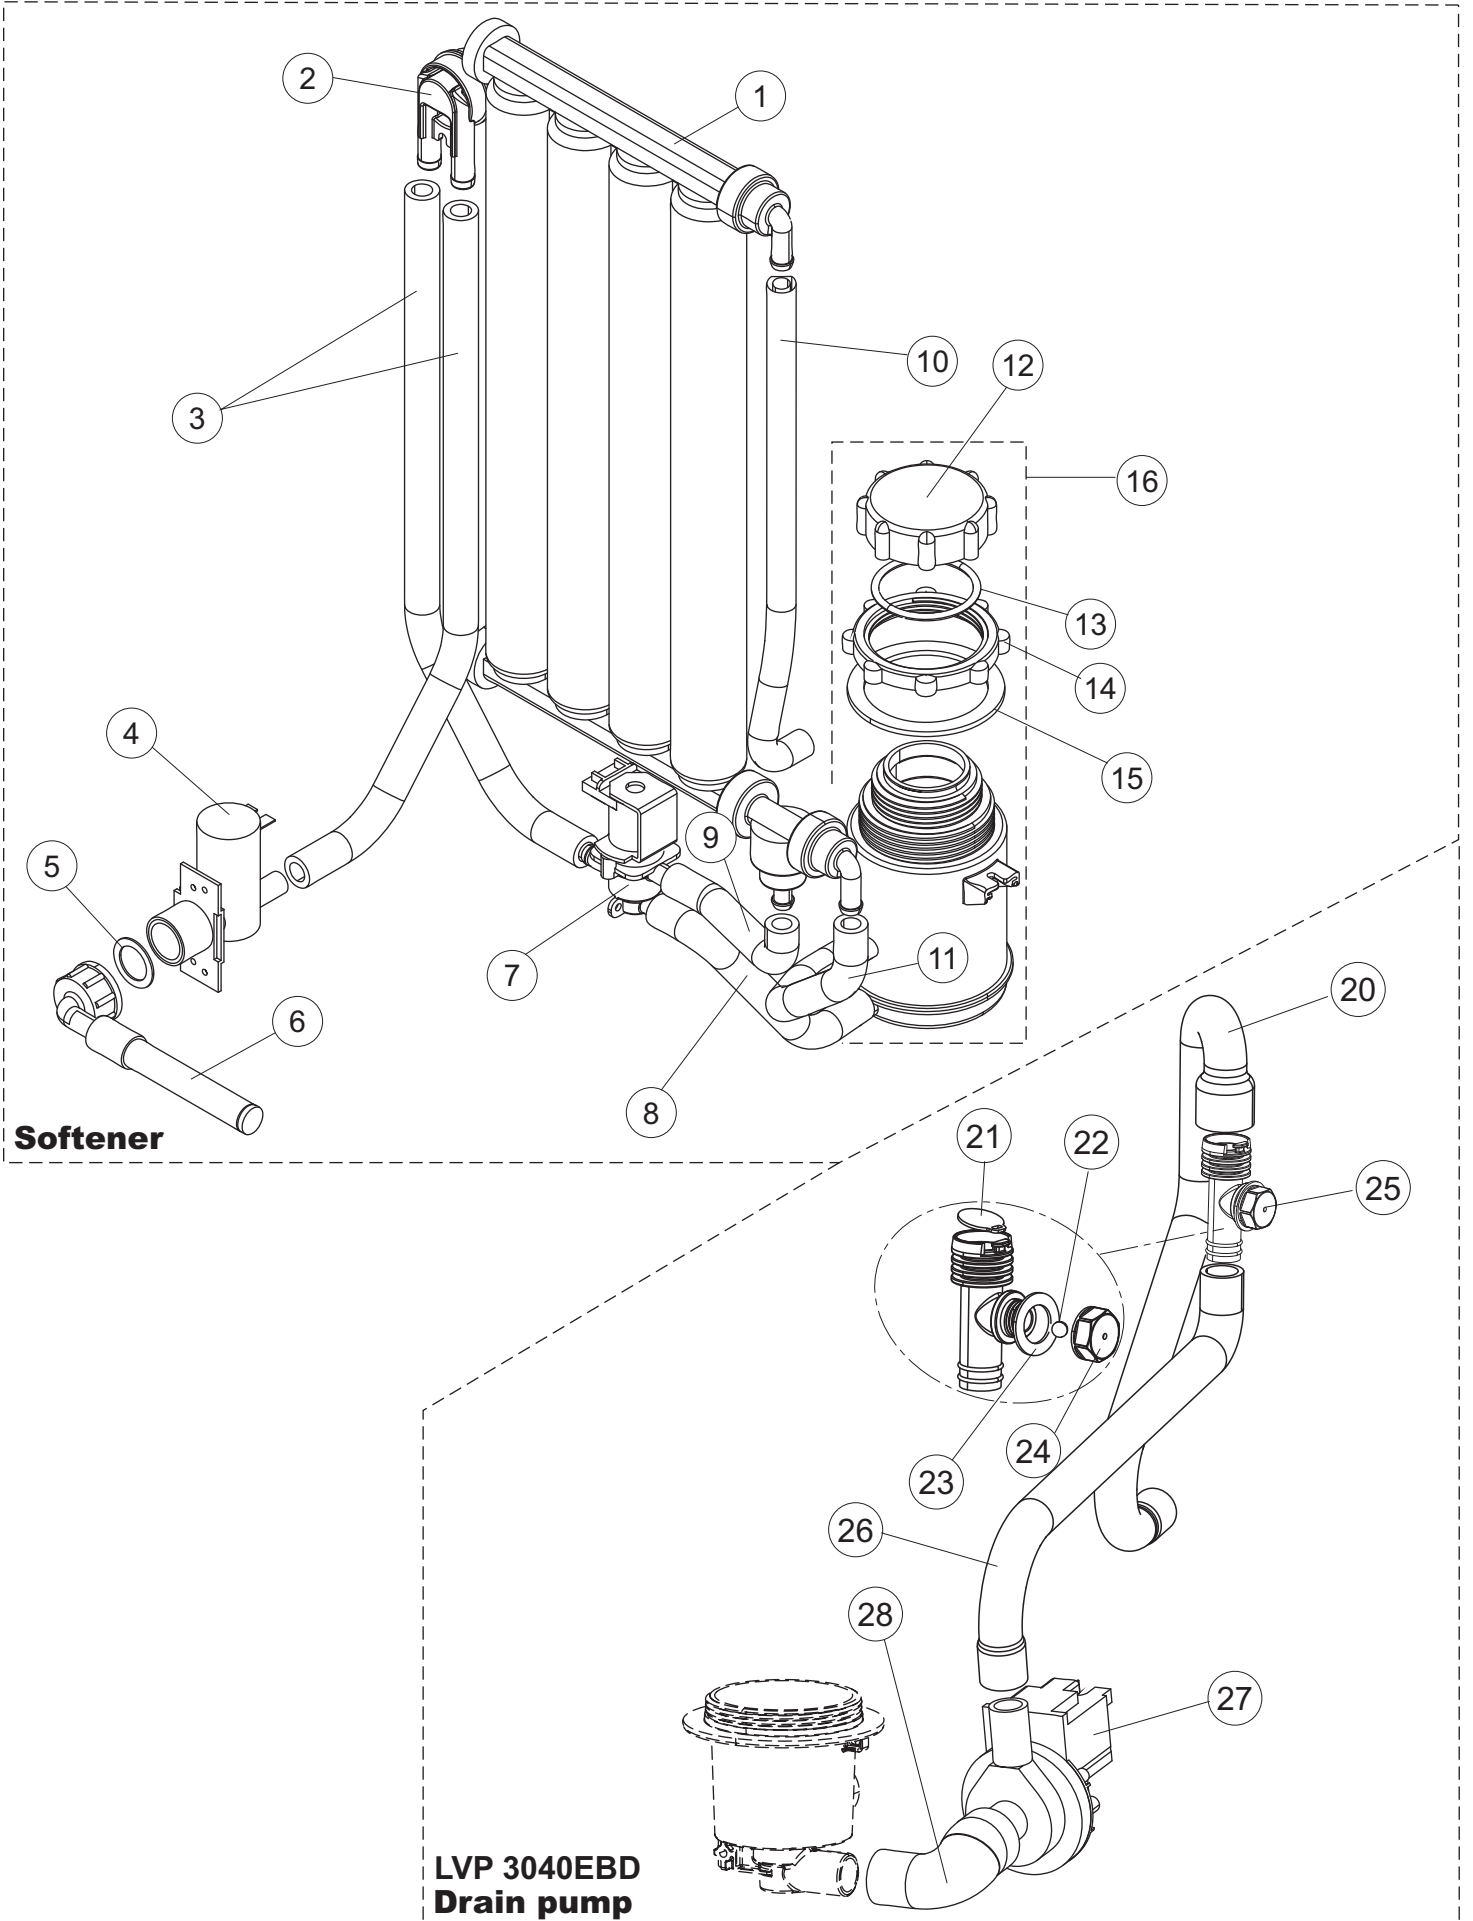

Softener

**LVP 3040EBD
Drain pump**